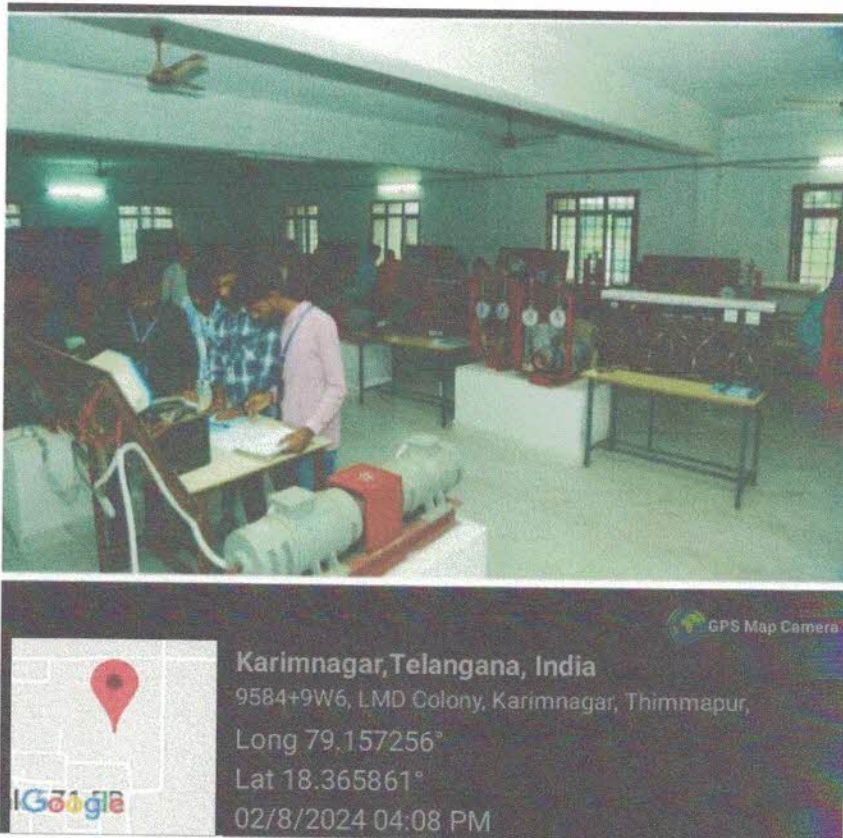

Electrical Machines Lab-1&2

AKC
Principal

Sree Chaitanya Institute of Technological Sciences
L.M.D. Colony, KARIMNAGAR (T.S)

LMD COLONY, THIMMAPUR, KARIMNAGAR, T.S. - 505527

SREE CHAITANYA INSTITUTE OF TECHNOLOGICAL SCIENCES