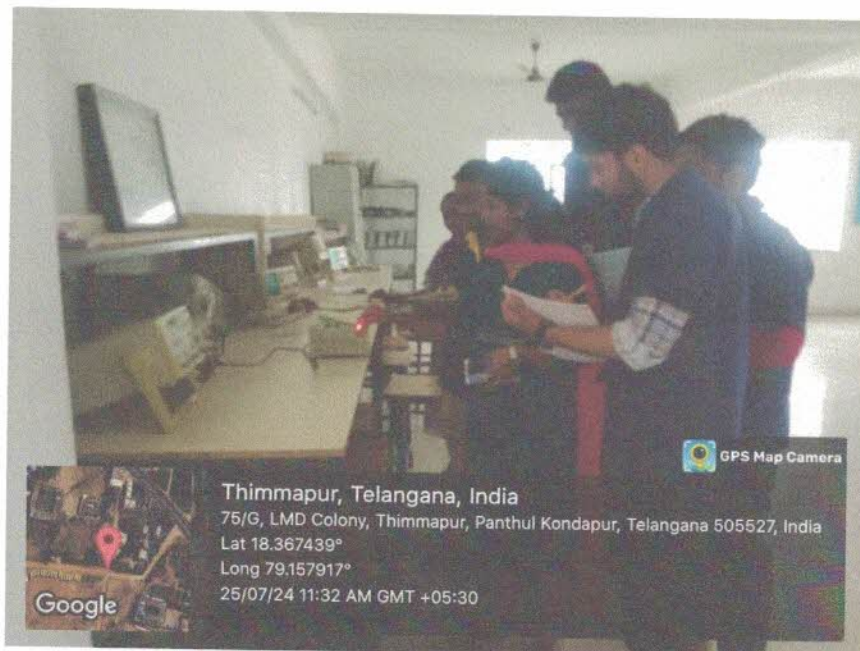

SREE CHAITANYA INSTITUTE OF TECHNOLOGICAL SCIENCES

(Approved by AICTE, New Delhi, Affiliated to J.N.T.U.H., Hyderabad)

SREE CHAITANYA
EDUCATIONAL INSTITUTIONS

ECE LAB-1

Principal
Sree Chaitanya Institute of Technological Sciences
L.M.D. Colony, KARIMNAGAR (T.S)

LMD COLONY, THIMMAPUR, KARIMNAGAR, T.S. - 505527