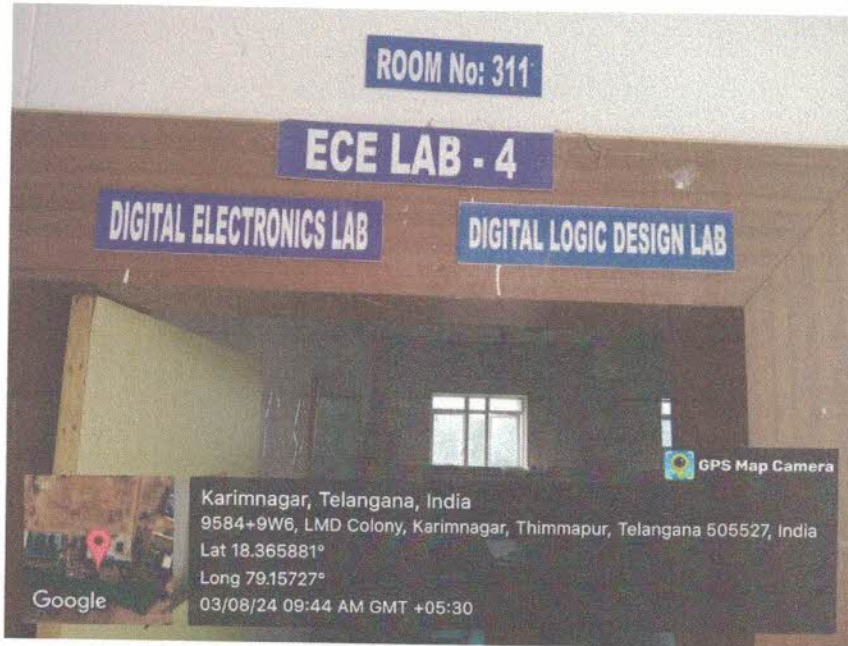

SREE CHAITANYA INSTITUTE OF TECHNOLOGICAL SCIENCES

(Approved by AICTE, New Delhi, Affiliated to J.N.T.U.H., Hyderabad)

SREE CHAITANYA
EDUCATIONAL INSTITUTIONS

ECE LAB-4

Principal

Sree Chaitanya Institute of Technological Sciences
L.M.D. Colony, KARIMNAGAR (T.S)

LMD COLONY, THIMMAPUR, KARIMNAGAR, T.S. - 505527