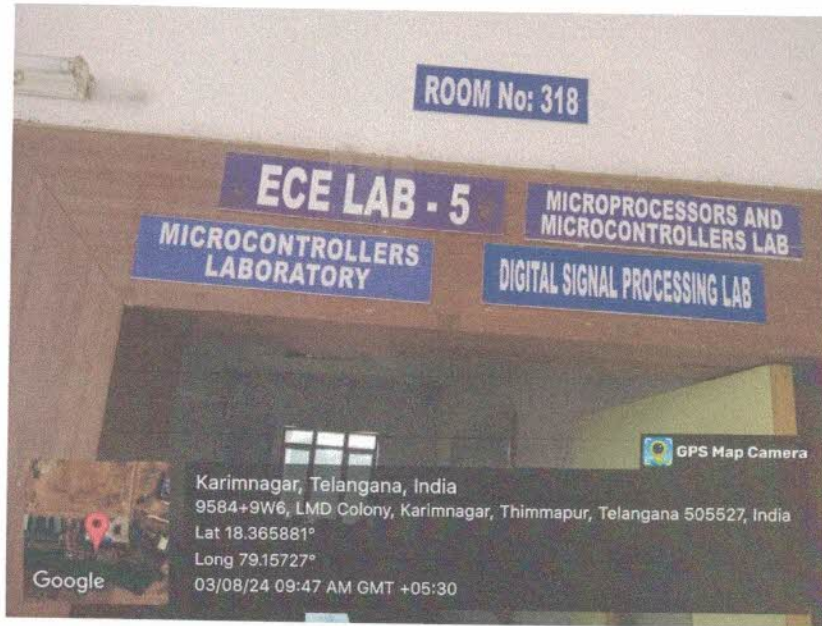

SREE CHAITANYA INSTITUTE OF TECHNOLOGICAL SCIENCES

(Approved by AICTE, New Delhi, Affiliated to J.N.T.U.H., Hyderabad)

SREE CHAITANYA
EDUCATIONAL INSTITUTIONS

ECE LAB-5

AAC
Principal

Sree Chaitanya Institute of Technological Sciences
L.M.D. Colony, KARIMNAGAR (T.S)

LMD COLONY, THIMMAPUR, KARIMNAGAR, T.S. - 505527