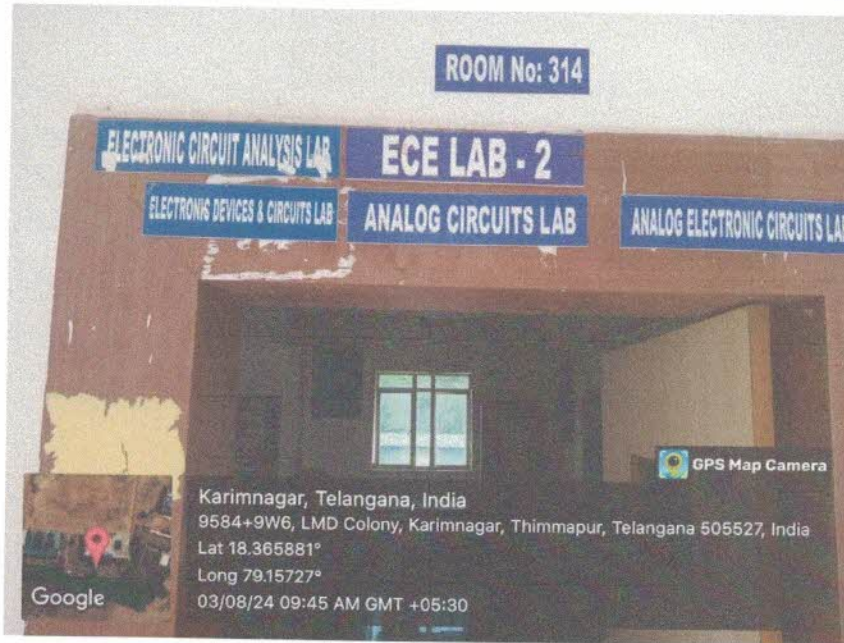

SREE CHAITANYA INSTITUTE OF TECHNOLOGICAL SCIENCES

(Approved by AICTE, New Delhi, Affiliated to J.N.T.U.H., Hyderabad)

SREE CHAITANYA
EDUCATIONAL INSTITUTIONS

ECE LAB-2

Principal

Sree Chaitanya Institute of Technological Sciences
L.M.D. Colony, KARIMNAGAR (T.S)

LMD COLONY, THIMMAPUR, KARIMNAGAR, T.S. - 505527